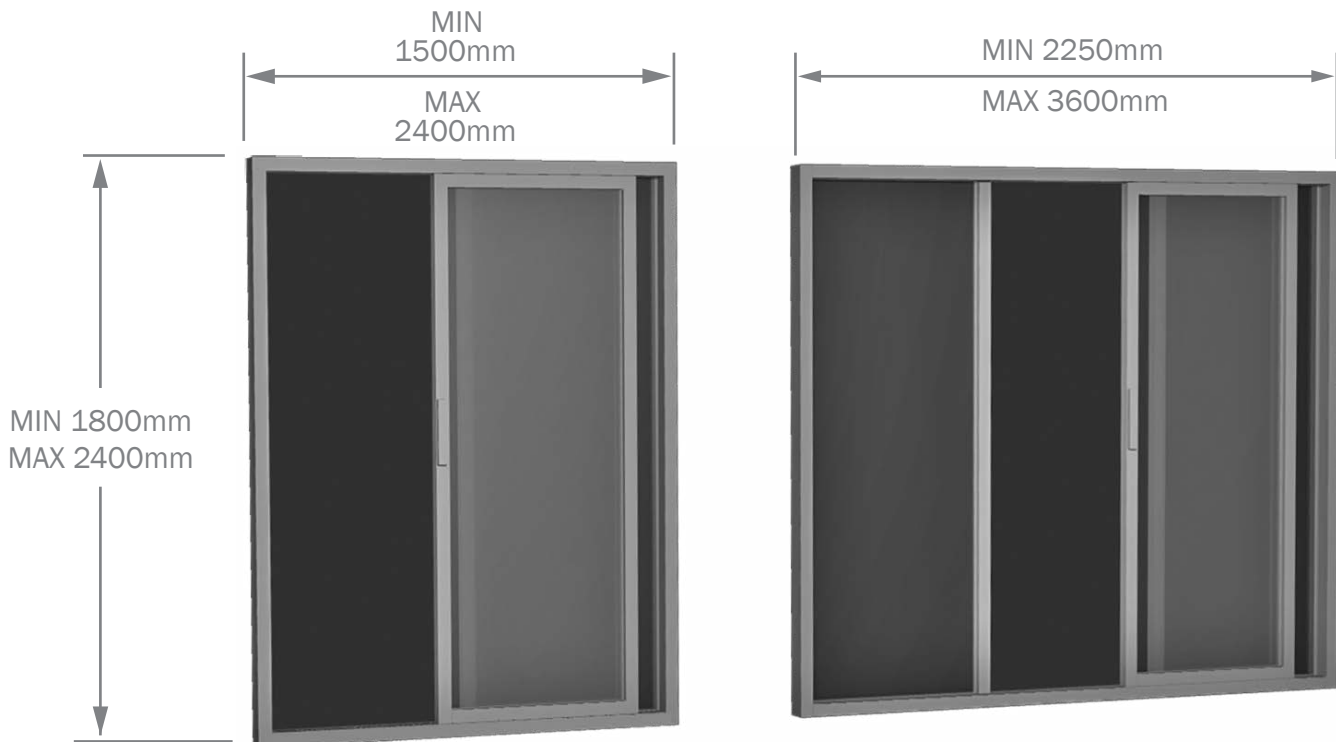

SLIDING DOOR (Rw45)

RYLOCK ACOUSTIC SERIES

NOTE: ALL SIZES ARE TYPICAL RATHER THAN DEFINITIVE. FOR SIZES OUTSIDE OF THESE, PLEASE DISCUSS WITH YOUR RYLOCK SALES CONSULTANT

Sizing

Door style & opening detail should be considered as viewed externally

Product depth is greater-than-or-equal-to 225mm, due to acoustic spacing between panes

Sizes indicated are the overall window size. Reveal is inline with outer frame dimension

For Stud openings add 20mm to both height & width

Glazing

Glazing strength to minimum N3 rating as per AS4055 - 2006

External glazing is 6mm toughened

Internal glazing is 6.38mm

Specify

Frame colour, configuration, height, width & overall depth

Optional: Handle type & colour, patio bolt, frame equaliser, external frame infill, sill flap, external glass type, flyscreen